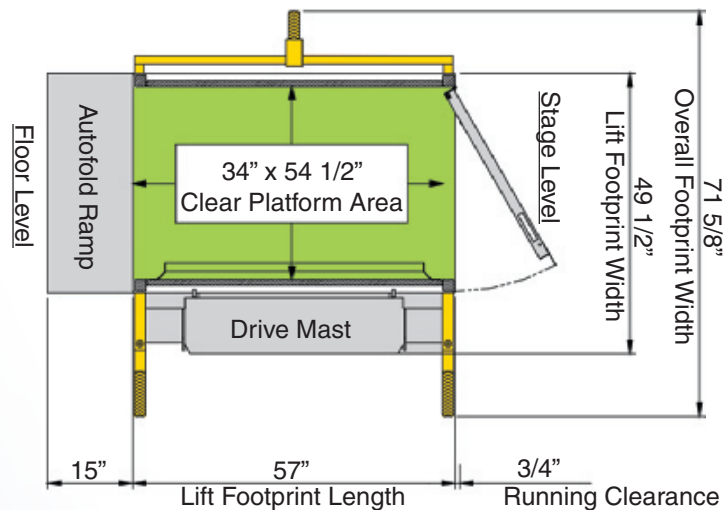

Clear Platform Area:

- 34" x 54 1/2" Standard
- 34" x 52 1/2" with optional lower landing platform gate.

Footprint:

71 5/8" x 57 3/4" including wheels

Safeties Devices:

- Self Locking Drive System
- Emergency Stop Switch
- Audible Emergency Alarm
- Under Platform Sensor
- Gate Interlocks
- Lockout Key Switch
- Backup Drive Nut

Standard Features:

- Left/Right mast and platform configuration
- Autofold ramp and wheelchair barrier
- Platform sidewalls
- Upper landing platform gate
- Lower landing call station
- Manual emergency lowering
- Adjustable upper landing height
- 3 wheel portable system
- Power cord and plug - 10 feet

Optional Features:

- Lower landing platform gate (not shown in illustrations)
- Upper landing call station
- Custom paint colors (RAL)

Clearance Diagram:

Authorized Garaventa Lift Representative