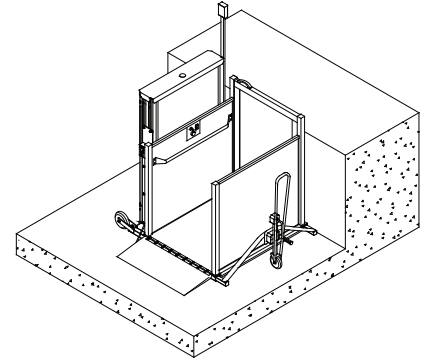

Printed in Canada
17396-E-PB

GENESIS STAAGE - Portable Wheelchair Lift

Need Design Assistance?

Call your local Garaventa Lift representative or our Design Hotline at 1-800-663-6556

The Genesis STAAGE comes fully assembled and ready to use. The adjustable upper landing limit can be set in a matter of seconds. The lower landing call station is equipped with a lockout key switch to prevent unauthorized use of the lift. It is the perfect portable accessibility solution.

Standard Features:

- Left/Right mast and platform configuration
- Autofold ramp and wheelchair barrier
- Platform sidewalls
- Upper landing platform gate
- Lower landing call station
- Manual emergency lowering
- Adjustable upper landing height
- 3 wheel portable system
- Power cord and plug - 10 feet