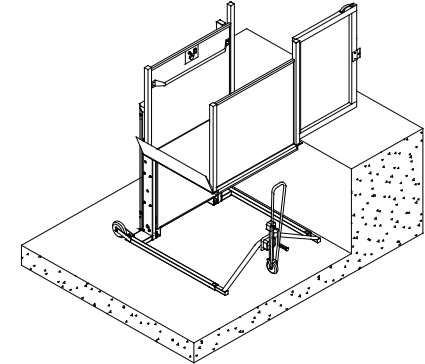

Technical Information:

Power Requirements: 120VAC mains power

Rated Load: 750 lbs

Drive System:

2 HP Motor drives a 1" ACME screw

Rated Speed: 10' per minute

Controls:

Up/Down constant pressure directional controls

Clear Platform Area:

- 34" x 54 1/2" Standard
- 34" x 52 1/2" with optional lower landing platform gate.

Footprint:

71 5/8" x 57 3/4" including wheels

Safeties Devices:

- Self Locking Drive System
- Emergency Stop Switch
- Audible Emergency Alarm
- Under Platform Sensor
- Gate Interlocks
- Lockout Key Switch
- Backup Drive Nut

Finishes:

Steel Panels and framework are finished with electrostatically applied baked fine textured satin grey paint. The gate frames and mast rails are champagne anodized aluminum extrusions.

Note: The approval for public building use of unenclosed platform lifts varies depending on codes and the type of application. Contact your local Garaventa Lift representative for more information regarding codes in your area.

Architects!

Many resources are available at www.garaventlift.com

- Design Specifications
- Spec-Wizard
- CAD Blocks
- Design and Planning Guides
- Photo Gallery

Garaventa Lift

Toll Free: 1.800.663.6556

Phone: +1.604.594.0422

Fax: +1.604.594.9915

Email: productinfo@garaventlift.com

Web site: www.garaventlift.com

Global Portal: www.garaventliftgroup.com

© Garaventa Lift. As we are continuously improving our products, specifications outlined in this brochure are subject to change without notice.

Printed in Canada
17396-E-PB

GENESIS STAAGE - Portable Wheelchair Lift

Need Design Assistance?

Call your local Garaventa Lift representative or our Design Hotline at 1-800-663-6556